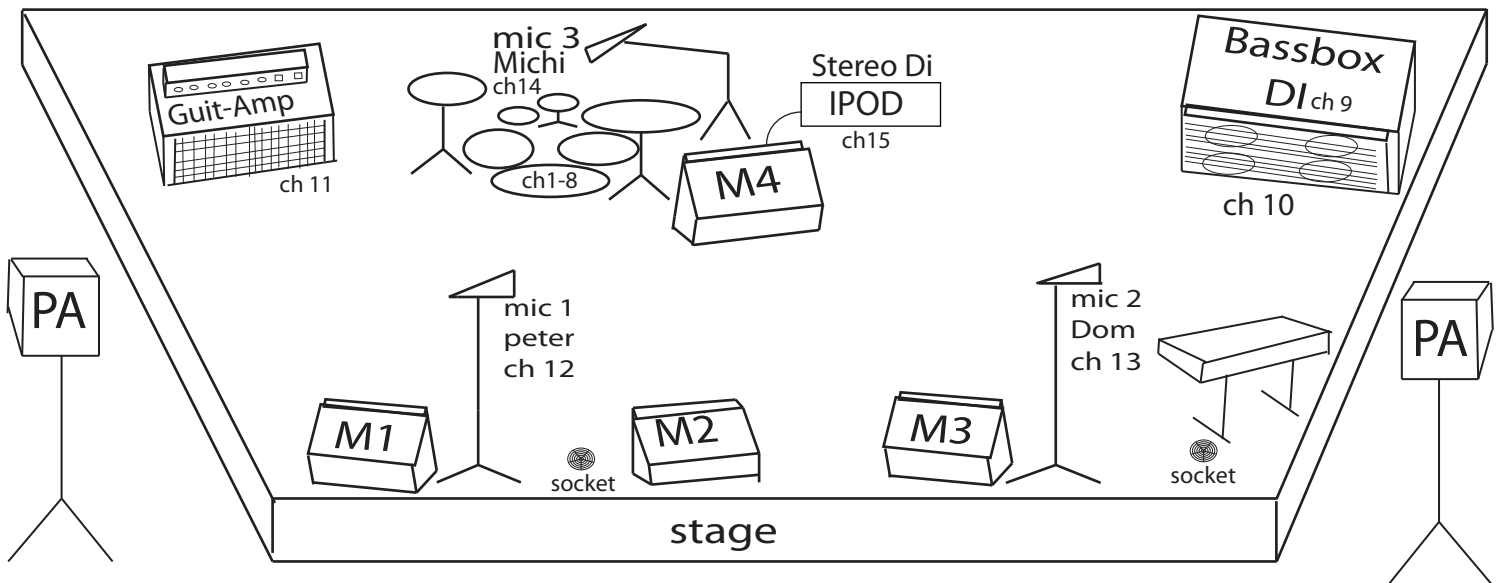

SEN LOTUS

Channel	Element	Mic to use (or Similar)	Insert
ch1	Kick	AKG D 112/EV RE-20	Gate, Comp
ch2	Snare top	SM 57 / BF 504	
ch3	Snare bottom	SM 57 / BF 504	
ch4	Hi-Hat	AKG 451 / SM 81	
ch5	Rack Tom (T1)	SM 57 / BF 504	Gate
ch6	Floor Tom (T3)	SM 57 / BF 504	Gate
ch7	Over Head left	AKG 451 / SM81	
ch8	Over Head right	AKG 451 / SM 81	
ch9	Bass DI	DI	Comp
ch10	Bass Mic	AKG D 112 / 509	Comp
ch11	Guitar	SM 57 / Sennheiser e906	
ch12	Lead-Vox (mic1)	SM 58 / Sm 57	Comp
ch13	Lead-Vox (mic2)	SM 58 / Sm 57	Comp
ch14	Back-Vox (mic3)	SM 58 / Sm 57	Comp
ch15	Stereo DI	Mac Book	